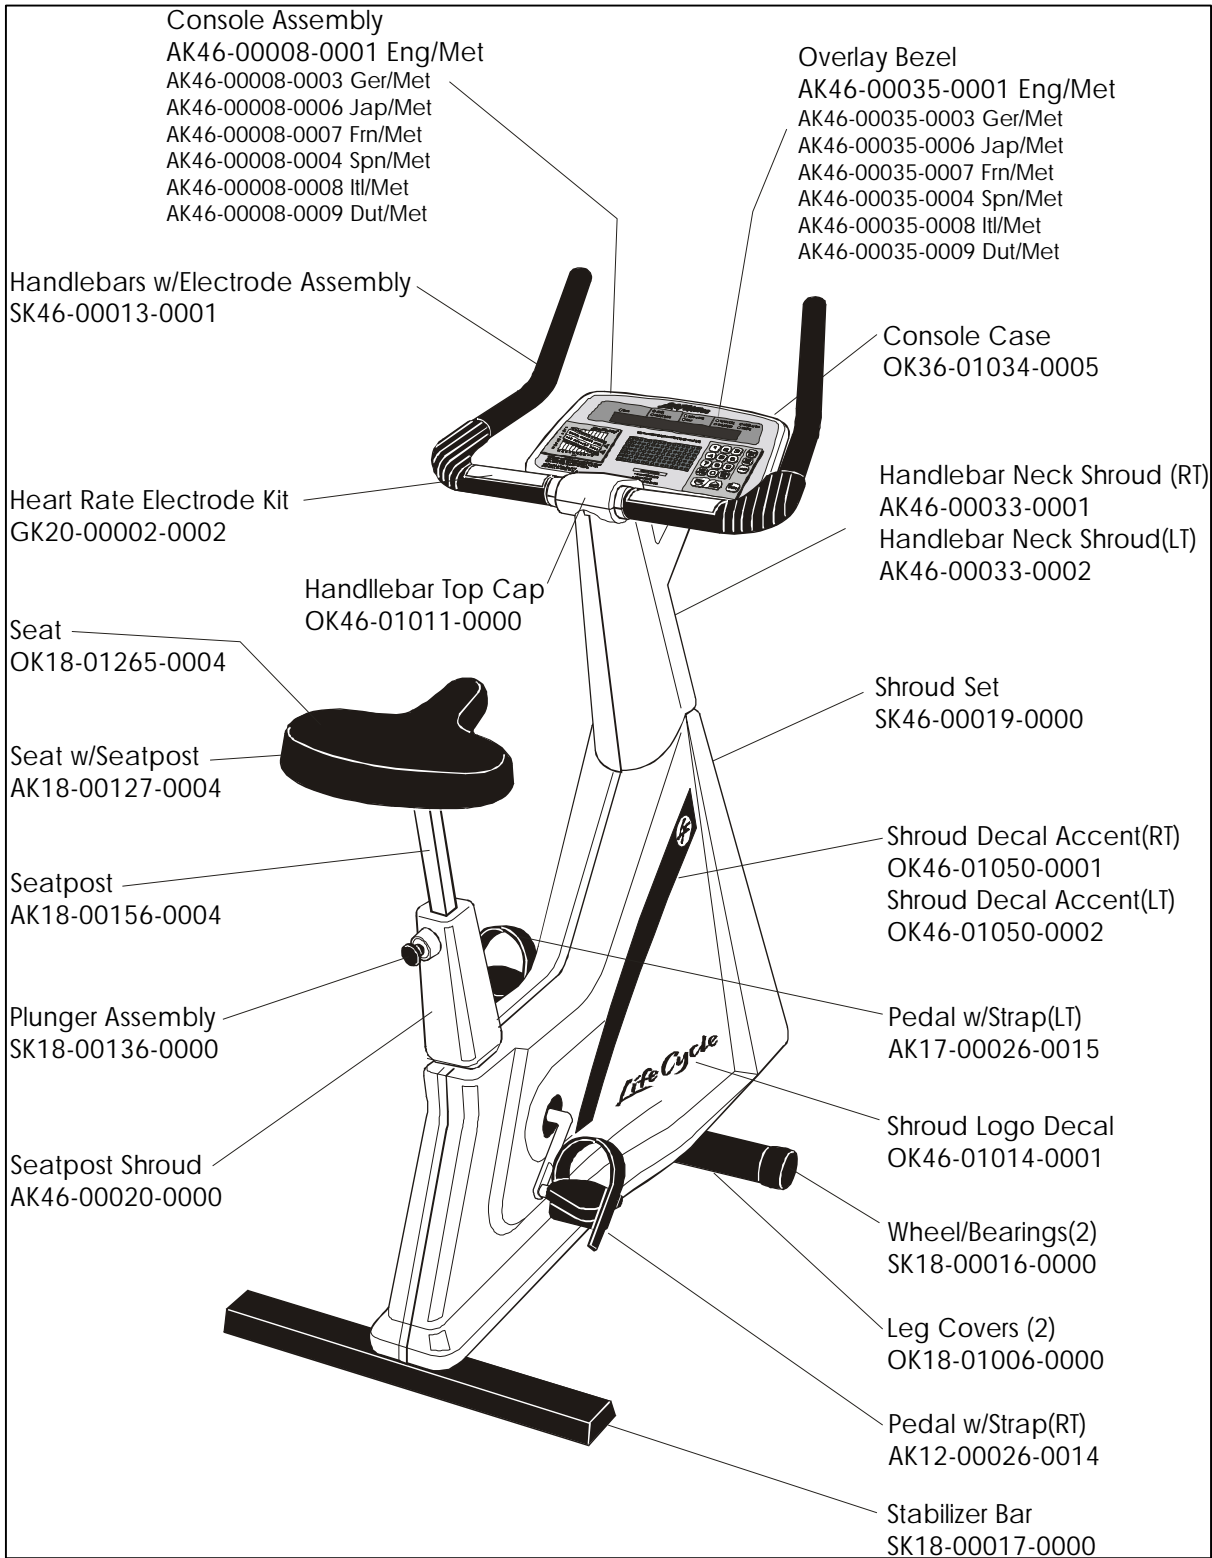

**LC-9500HRT  
EXERCISE BIKE**

**END OF LIFE**

**GK46-00001-XXXX  
SN: 190000-199207**

**LC-9500HRT  
EXERCISE BIKE**

**GK46-00001-XXXX  
SN: 190000-199207**